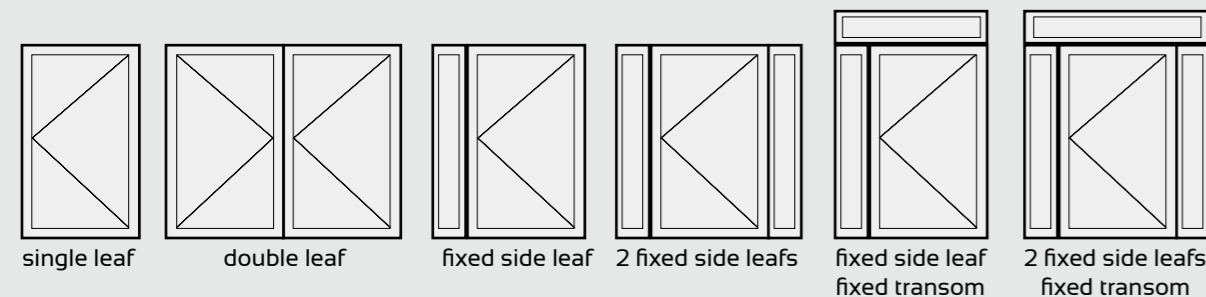

**LOCKS**

automatic multi-point locking

**HANDLES**

S25 S30 F30

FP30 C30 Beta

**CONCEALED HINGES**

The Haus Tür comes with the option of concealed hinges

Our Haus Tür door combines thermal glass technology, allowing maximum light, with a thermally insulated core for substantially reduced heat loss.

**DOOR OPTIONS**

single leaf	maximum	double leaf	maximum	fixed sash	group 1	fixed sash	group 2 (max)
height	2300mm	height	2300mm	height	2300mm	height	2300mm
width	1300mm	width	2200mm	width	600mm	width	1200mm