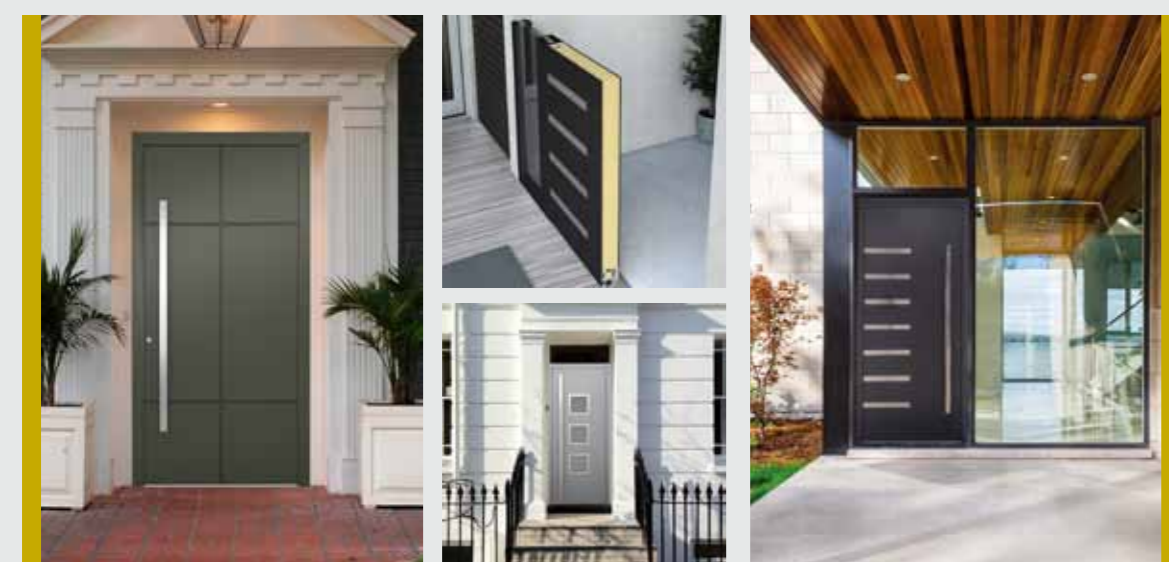

FOR RESIDENTIAL AND COMMERCIAL APPLICATIONS

**Made by hand, not by machine.**

To make a dramatic design statement, nothing makes more of an impact than a Dutemänn Haus Tür. It affords design options that are anything but standard. Our state-of-the-art door system is carefully put together by hand and comes with the added benefits of durability, maintenance-free, energy efficient and is available in a wide choice of powder coat finishes.

The Dutemänn Haus Tür is really something special. It has a face thickness of 3mm with grooves cut into the face for a crisp finish. Glazed options include satin glass. Side and top lights are available beaded to suit double or triple glazing. Most suited to residential properties, the Dutemänn Haus Tür can also be used for commercial applications.