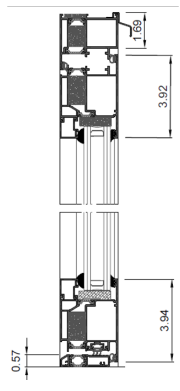

LUXVIEW

SWING

MINIMALIST FRAME DESIGN
3.15 INCH DEPTH

MULTIPLE OPENING POSSIBILITIES
OPEN IN, OPEN OUT, ONE OR TWO SASHES

INTERNAL AND EXTERNAL KEY
LOCK FOR ADDED SECURITY

MAXIMUM GLAZING THICKNESS
OF 2.5 INCHES

- Minimal sight lines
- High-performance hardware
- Custom options
- Effortless movement

CUTAWAY DETAIL

INSWING

OUTSWING