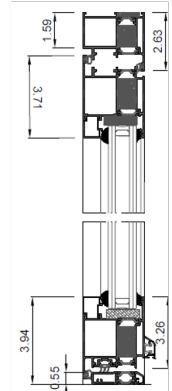

MINIMALIST FRAME DESIGN
3.15 INCH DEPTH

MULTIPLE OPENING POSSIBILITIES
OPEN IN, OPEN OUT, ONE OR TWO SASHES

INTERNAL AND EXTERNAL KEY
LOCK FOR ADDED SECURITY

MAXIMUM GLAZING THICKNESS
OF 2.5 INCHES

CONCEALED HINGE
HARDWARE OPTION

LuxView creates inspired environments that enhance the views and design aesthetic of your space by seamlessly integrating the indoors and outdoors. Swing glass doors lead the industry with European design and American craftsmanship..

- Minimal sight lines
- High-performance hardware
- Custom options
- Effortless movement

CUTAWAY DETAIL

INSWING