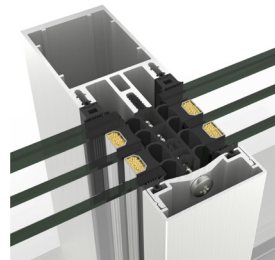

LUXVIEW

WALL

MAXIMUM GLAZING THICKNESS
2.5 INCHES

MULLION OPTIONS
RANGING FROM 0.625 TO 9
INCHES IN DEPTH

EXPANSIVE SIZE CAPABILITIES
SIZE TO ORDER, AVAILABLE UP
TO 90 SQ FT PER PANEL

MULTIPLE GLAZING OPTIONS
INCREASED STRUCTURAL,
THERMAL, AND ACOUSTIC
PERFORMANCE

- Minimal sight lines
- High-performance frames
- Expansive sizes
- Custom options

HARDWARE DETAIL

PREMIUM MULLIONS